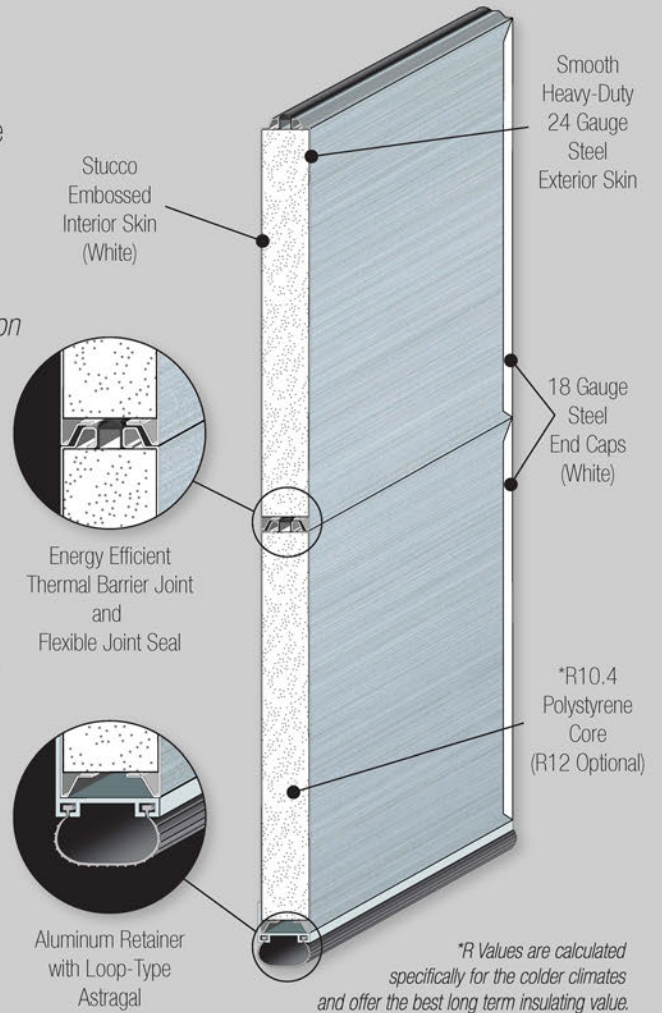

MODERN TECH™

Contemporary Insulated Steel Garage Doors

HÖRMANN NORTHWEST DOOR

Construction:

The new Modern Tech steel garage door is built using Northwest Door's time proven sandwich-type construction, a construction method unparalleled in strength. A 24 gauge steel smooth exterior skin and a stucco embossed interior skin are pressure laminated to a 2 inch thick R10.4 expanded polystyrene core (EPS) using urethane adhesive. This forms a natural thermal barrier or **Thermal Break**. (A thermal break reduces the transmission of cold or hot air from one side of the door to the other).

20 gauge steel backer plates are toggle locked to the inside of the back skin prior to assembly for attaching door hardware. Flexible seal is added at section joints to minimize air infiltration. Heavy-duty 18 gauge steel end caps are secured to each end of the door sections. R12 insulation is an available option. Doors are available in four standard colors, interior color on all doors is Bright White (see color samples below).

Modern Tech doors are available in any width up to 18 feet wide in one inch increments and heights up to 14 feet using 24, 21 and 18 inch high door sections.

Doors are equipped with standard lift bracket mounted track, a 10,000 cycle torsion spring counterbalance system and 10 ball nylon rollers. All on-door operational hardware is galvanized and secured to door sections with zinc plated fasteners. Manual push-up operation is standard, optional electric operation recommended. Optional extended life cycle, high lift, low clearance and powder coated finish hardware are available.

Windows:

Window frames are high quality aluminum and painted to match the door face. They are available in 3 sizes / styles. 1/8" clear annealed glass is standard. Choose from a multitude of glass types. See our complete glass selection at www.NorthwestDoor.com.